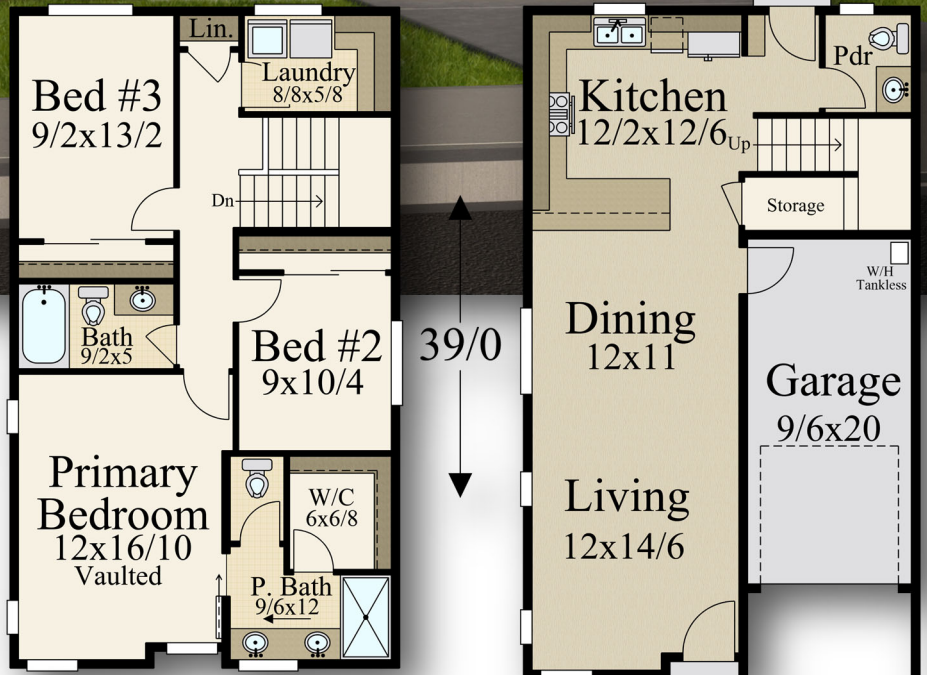

"Capri"

MM-1475

MARK STEWART
HOME DESIGN

MSD

Main Floor	638	sq. ft.
Upper Floor	837	sq. ft.
Total	1,475	sq. ft.
23/0 Width	x	39/0 Depth

← 23/0 →