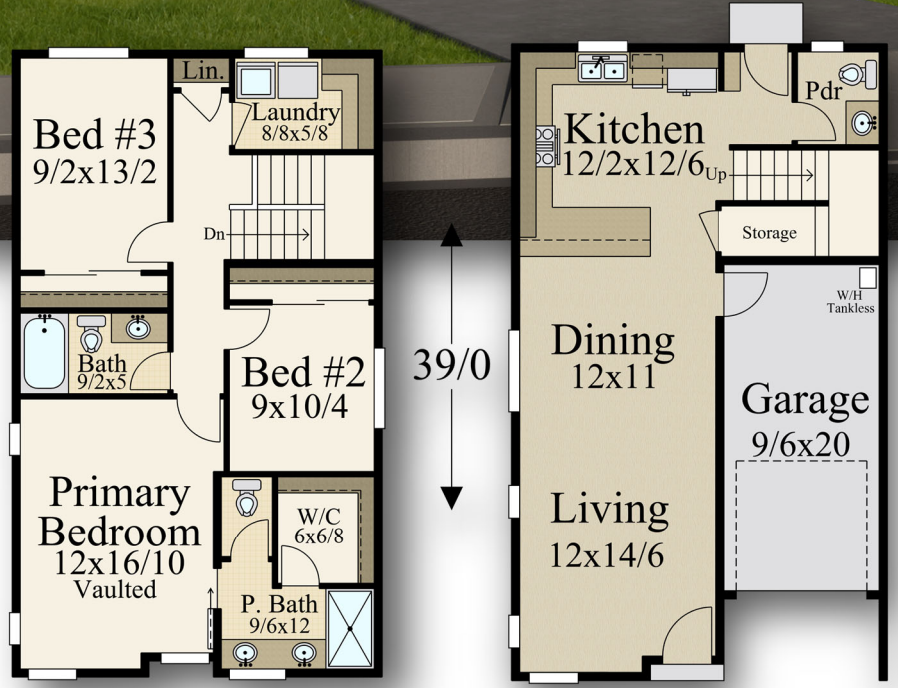

# "Base Jump"

## MM-1475-JTR

Main Floor	638	sq. ft.
Upper Floor	837	sq. ft.
<b>Total</b>	<b>1,475</b>	<b>sq. ft.</b>
<b>23/0 Width</b>	<b>x</b>	<b>39/0 Depth</b>

39/0

23/0