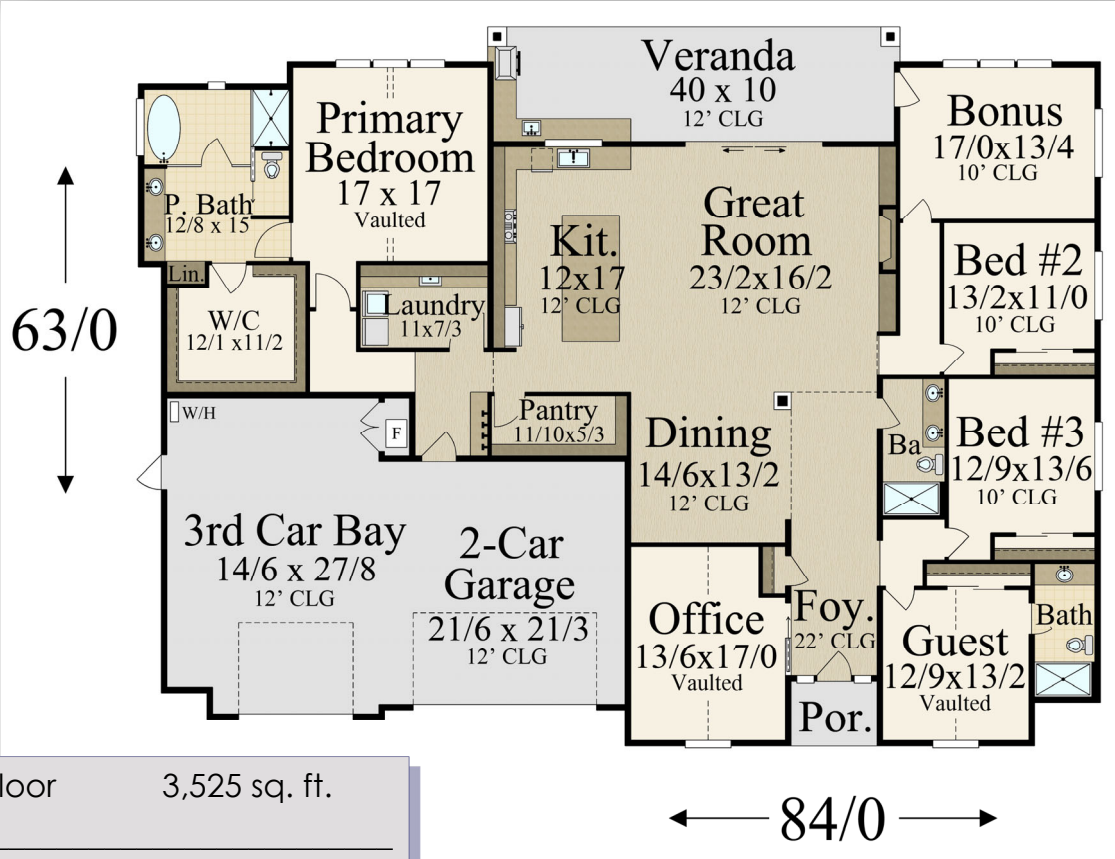

"Whispering Pines"

M-3525

Main Floor	3,525 sq. ft.
Total	3525 sq. ft.
84/4 Width	x 63/0 Depth