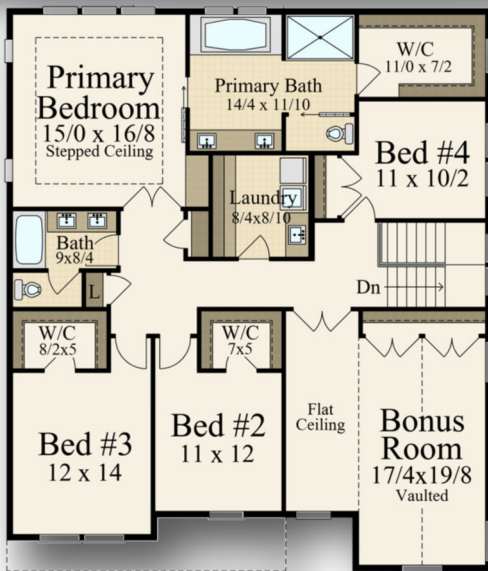

MARK STEWART  
HOME DESIGN

*Mark Stewart*

"Macy"

MF-3444

Main Floor 1572 sq. ft.  
Upper Floor 1872 sq. ft.

**Total 3,444 sq. ft.**  
**42/0 Width x 59/8 Depth**

MARK STEWART  
HOME DESIGN

"Macy"

MF-3444

59/8

42/0

Main Floor	1572 sq. ft.
Upper Floor	1872 sq. ft.
<b>Total</b>	<b>3,444 sq. ft.</b>
<b>42/0 Width</b>	<b>x 59/8 Depth</b>

Mark Stewart Home Design

503.701.4888

markstewart.com

22582 Main Street Suite 309 Sherwood, OR 97140