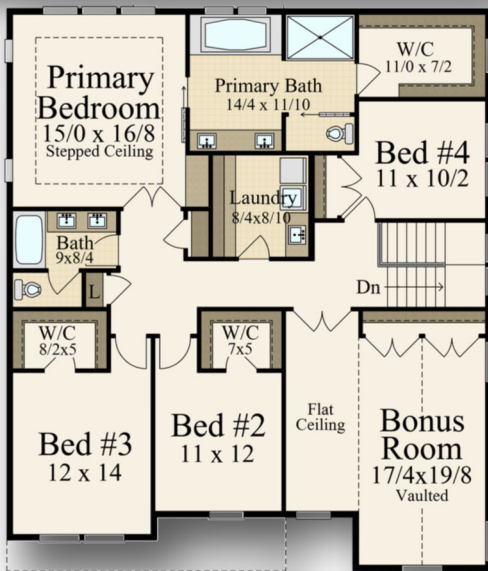

MARK STEWART  
HOME DESIGN

*Mark Stewart*

"Macy"

MF-3444

Main Floor 1572 sq. ft.  
Upper Floor 1872 sq. ft.

**Total 3,444 sq. ft.**  
**42/0 Width x 59/8 Depth**

MARK STEWART  
HOME DESIGN

"Macy"

MF-3444

59/8

42/0

Main Floor	1572 sq. ft.
Upper Floor	1872 sq. ft.
<b>Total</b>	<b>3,444 sq. ft.</b>
<b>42/0 Width</b>	<b>x 59/8 Depth</b>

Mark Stewart Home Design

503.701.4888

markstewart.com

22582 Main Street Suite 309 Sherwood, OR 97140