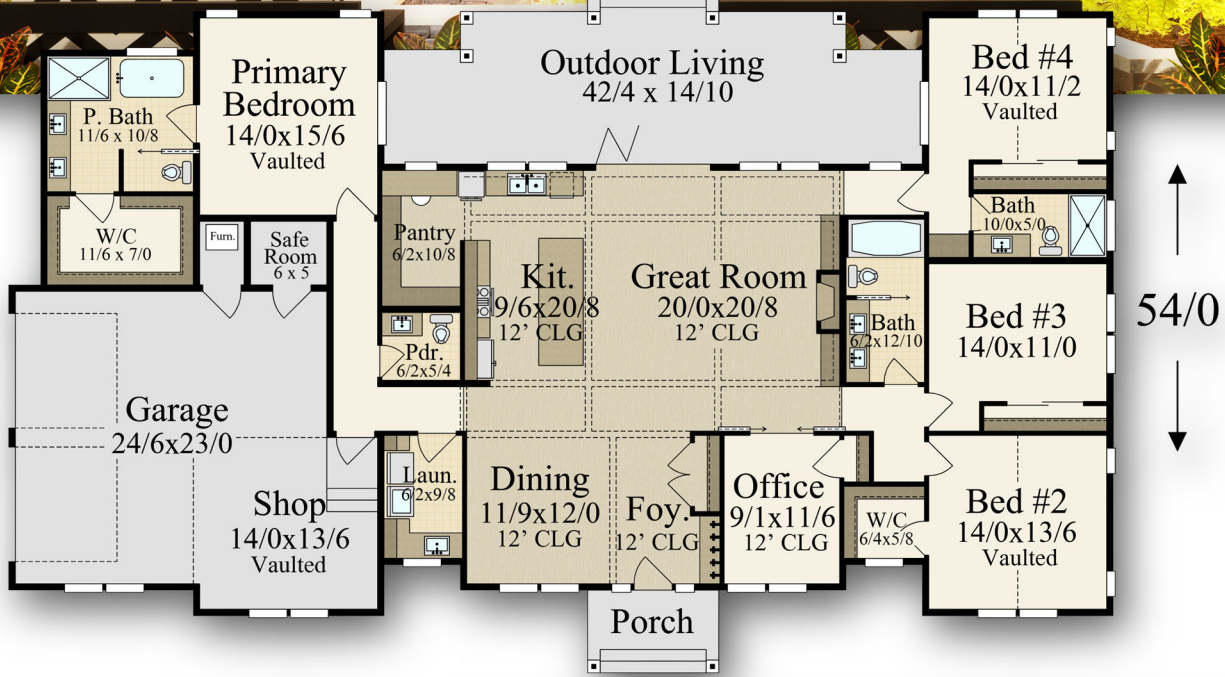

Main Floor	2667 sq. ft.
<b>Total</b>	<b>2667 sq. ft.</b>
<b>86/10 Width</b>	<b>x 54/0 Depth</b>

Main Floor	2667 sq. ft.
<b>Total</b>	<b>2667 sq. ft.</b>
<b>86/10 Width</b>	<b>x 54/0 Depth</b>