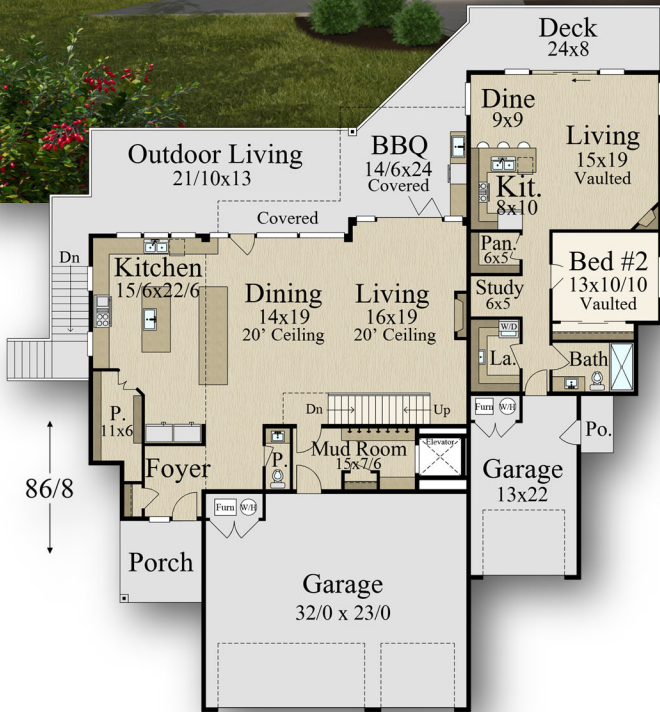

← 80/4 → Casita / ADU - 867 Sq. Ft.  
 Lower Floor - 2,502 Sq. Ft.  
 Main Floor - 1,595 Sq. Ft.  
 Upper Floor - 819 Sq. Ft.  
 Total - 5,783 Sq. Ft.

Lower Floor	2502 sq. ft.
Main Floor	1595 sq. ft.
Upper Floor	819 sq. ft.
Casita/ADU	867 sq. ft.

**Total 5783 sq. ft.**  
**80/4 Width x 86/8 Depth**

Lower Floor	2502 sq. ft.
Main Floor	1595 sq. ft.
Upper Floor	819 sq. ft.
Casita/ADU	867 sq. ft.

**Total 5783 sq. ft.**

**80/4 Width x 86/8 Depth**