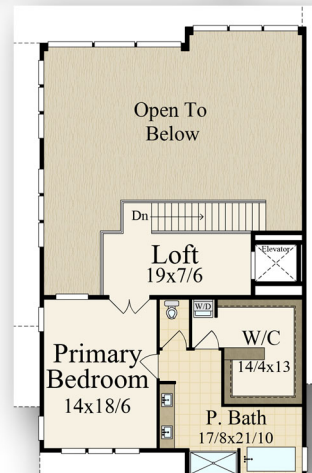

← 80/4 → Casita / ADU - 867 Sq. Ft.  
 Lower Floor - 2,502 Sq. Ft.  
 Main Floor - 1,595 Sq. Ft.  
 Upper Floor - 819 Sq. Ft.  
 Total - 5,783 Sq. Ft.

Lower Floor	2502 sq. ft.
Main Floor	1595 sq. ft.
Upper Floor	819 sq. ft.
Casita/ADU	867 sq. ft.

**Total 5783 sq. ft.**  
**80/4 Width x 86/8 Depth**

Lower Floor	2502 sq. ft.
Main Floor	1595 sq. ft.
Upper Floor	819 sq. ft.
Casita/ADU	867 sq. ft.

**Total 5783 sq. ft.**

**80/4 Width x 86/8 Depth**