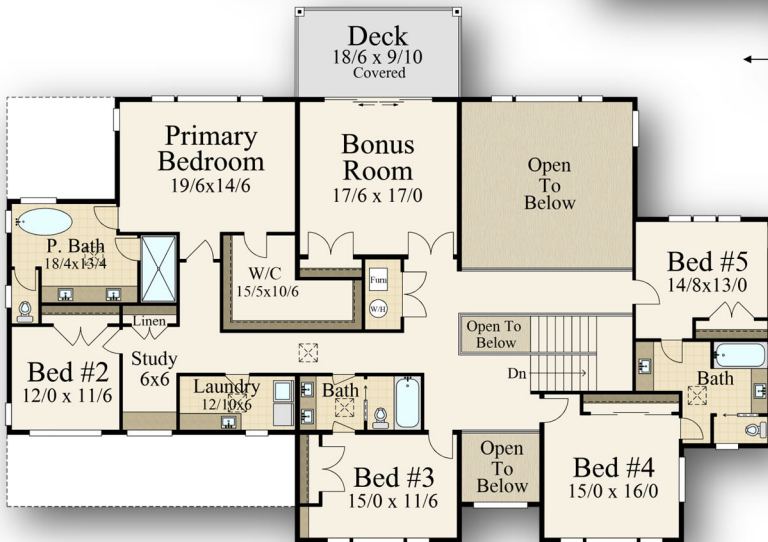

"Wembley Park"

MM-5384

Main 2598 sq. ft.

Upper 2786 sq. ft.

Total Sq. ft 5384 sq. ft.

85/0 wide x 59/6 deep