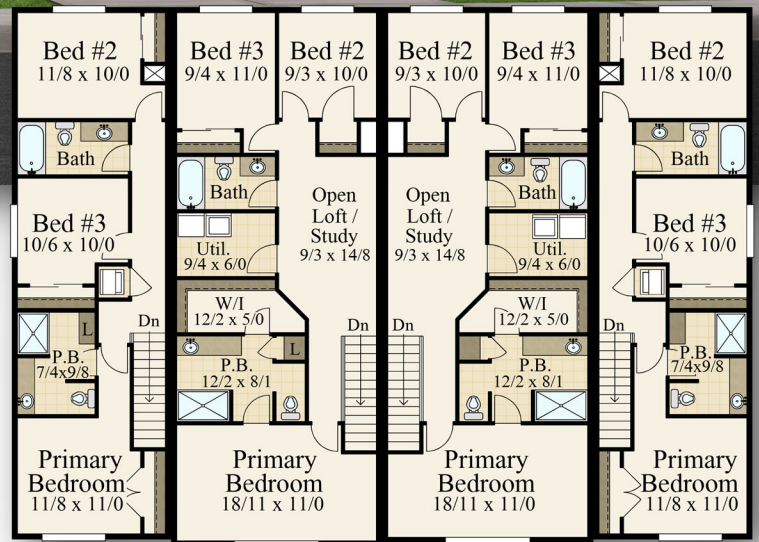

"Legacy Four Farm"

MF-5560

1176 sq. ft. each for Left and Right End Homes
 1604 sq. ft. each for the two Center Homes

Main	2870	sq. ft
Upper	2690	sq. ft
Total	5560	sq. ft
70/1 W X 54/4 D		