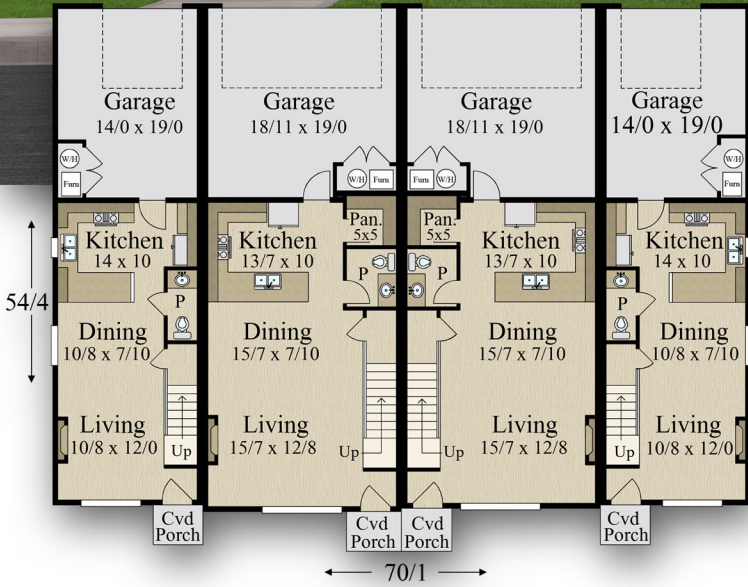

"Legacy Four Farm"

MF-5560

1176 sq. ft. each for Left and Right End Homes
 1604 sq. ft. each for the two Center Homes

Main	2870	sq. ft
Upper	2690	sq. ft
Total	5560	sq. ft
70/1 W X 54/4 D		