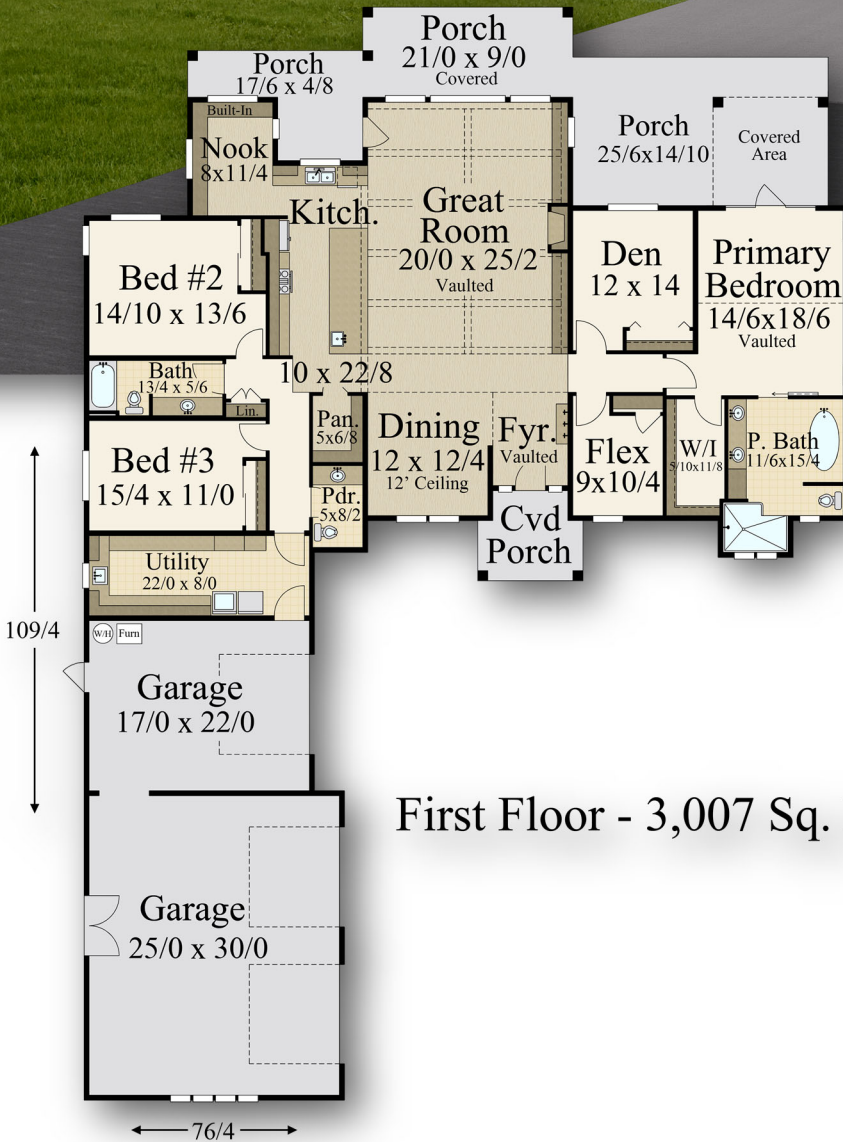

"Glorious"
MB-3007

First Floor - 3,007 Sq. Ft.

Main Floor	3,007 sq. ft
Total	3,007 sq. ft.
76/4 Width	x 109/4 Depth