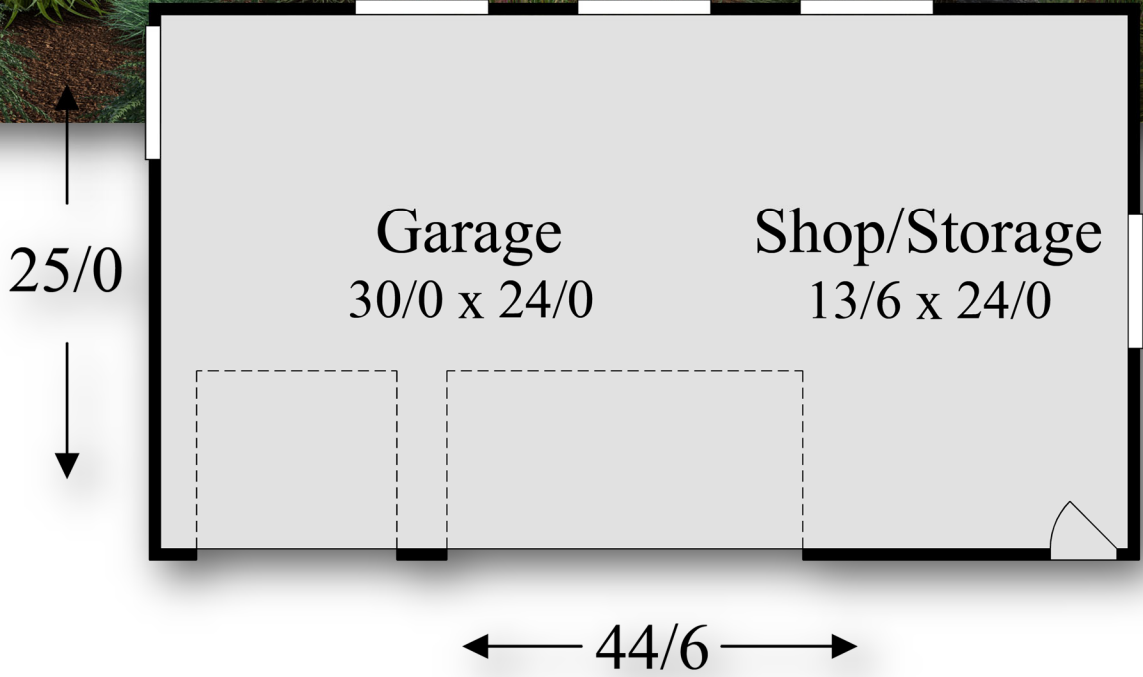

"Lulu"  
MM-1113

Main Floor - 1,113 Sq. Ft.

Main	1113sq. ft.
<hr/>	
<b>Total Sq. ft</b>	<b>1113 sq. ft.</b>
<b>44/6 wide x 25/0 DEEP</b>	