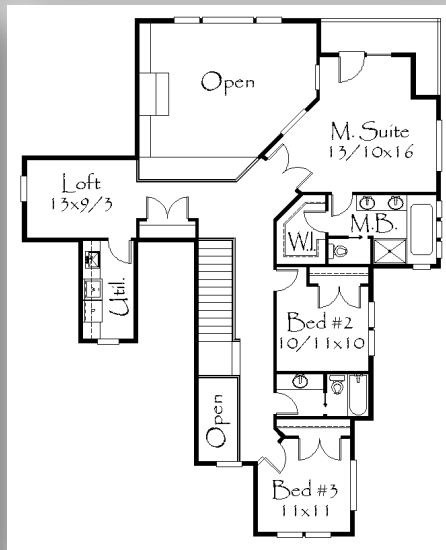

# "TYRA" M-3713-RO

Main Floor	2,884	sq. ft.
Upper	1,284	sq. ft.
Lower	1,000	sq. ft.

**Total 3,713 sq. ft.**  
**49/6 Width x 65/4 Depth**