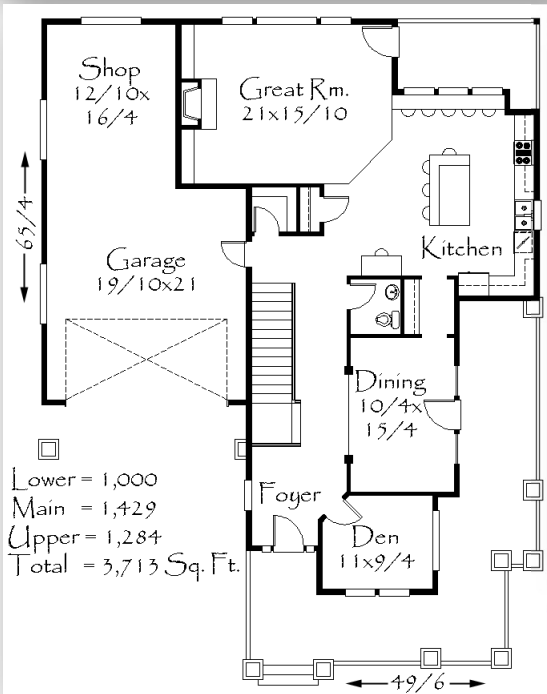

# "TYRA" M-3713-RO

Main Floor	2,884	sq. ft.
Upper	1,284	sq. ft.
Lower	1,000	sq. ft.

**Total 3,713 sq. ft.**  
**49/6 Width x 65/4 Depth**