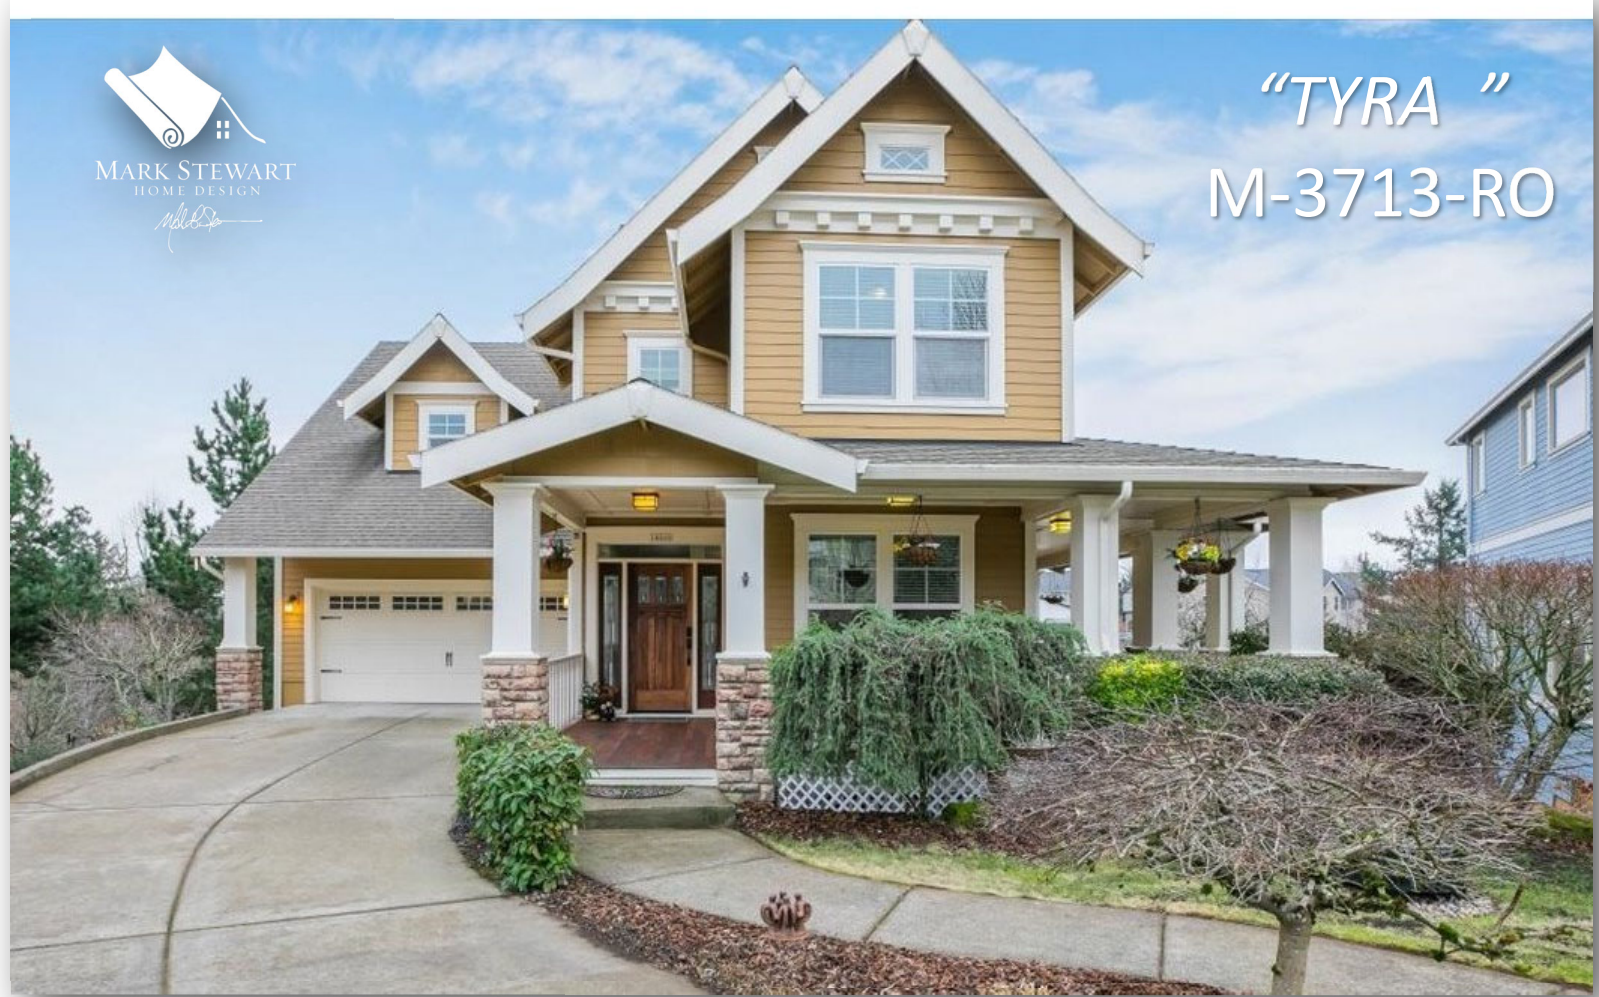

MARK STEWART  
HOME DESIGN

*Mark Stewart*

# "TYRA" M-3713-RO

Main Floor	2,884	sq. ft.
Upper	1,284	sq. ft.
Lower	1,000	sq. ft.

**Total 3,713 sq. ft.**  
**49/6 Width x 65/4 Depth**