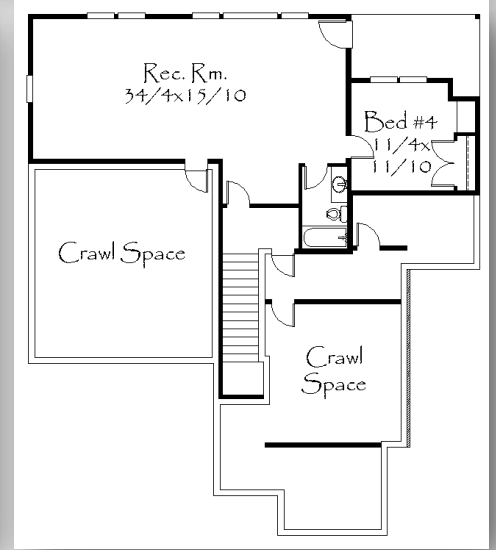

# "TYRA" M-3713-RO

Main Floor	2,884	sq. ft.
Upper	1,284	sq. ft.
Lower	1,000	sq. ft.

**Total 3,713 sq. ft.**  
**49/6 Width x 65/4 Depth**