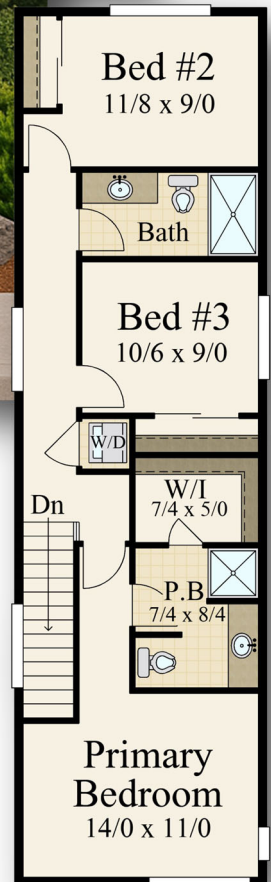

# “Arrow” MM-1163

Main Floor	493 sq. ft..
Upper Floor	748 sq. ft.
<b>Total</b>	<b>1,241 Sq. ft.</b>
<b>15/0 W x 57/4 D</b>	