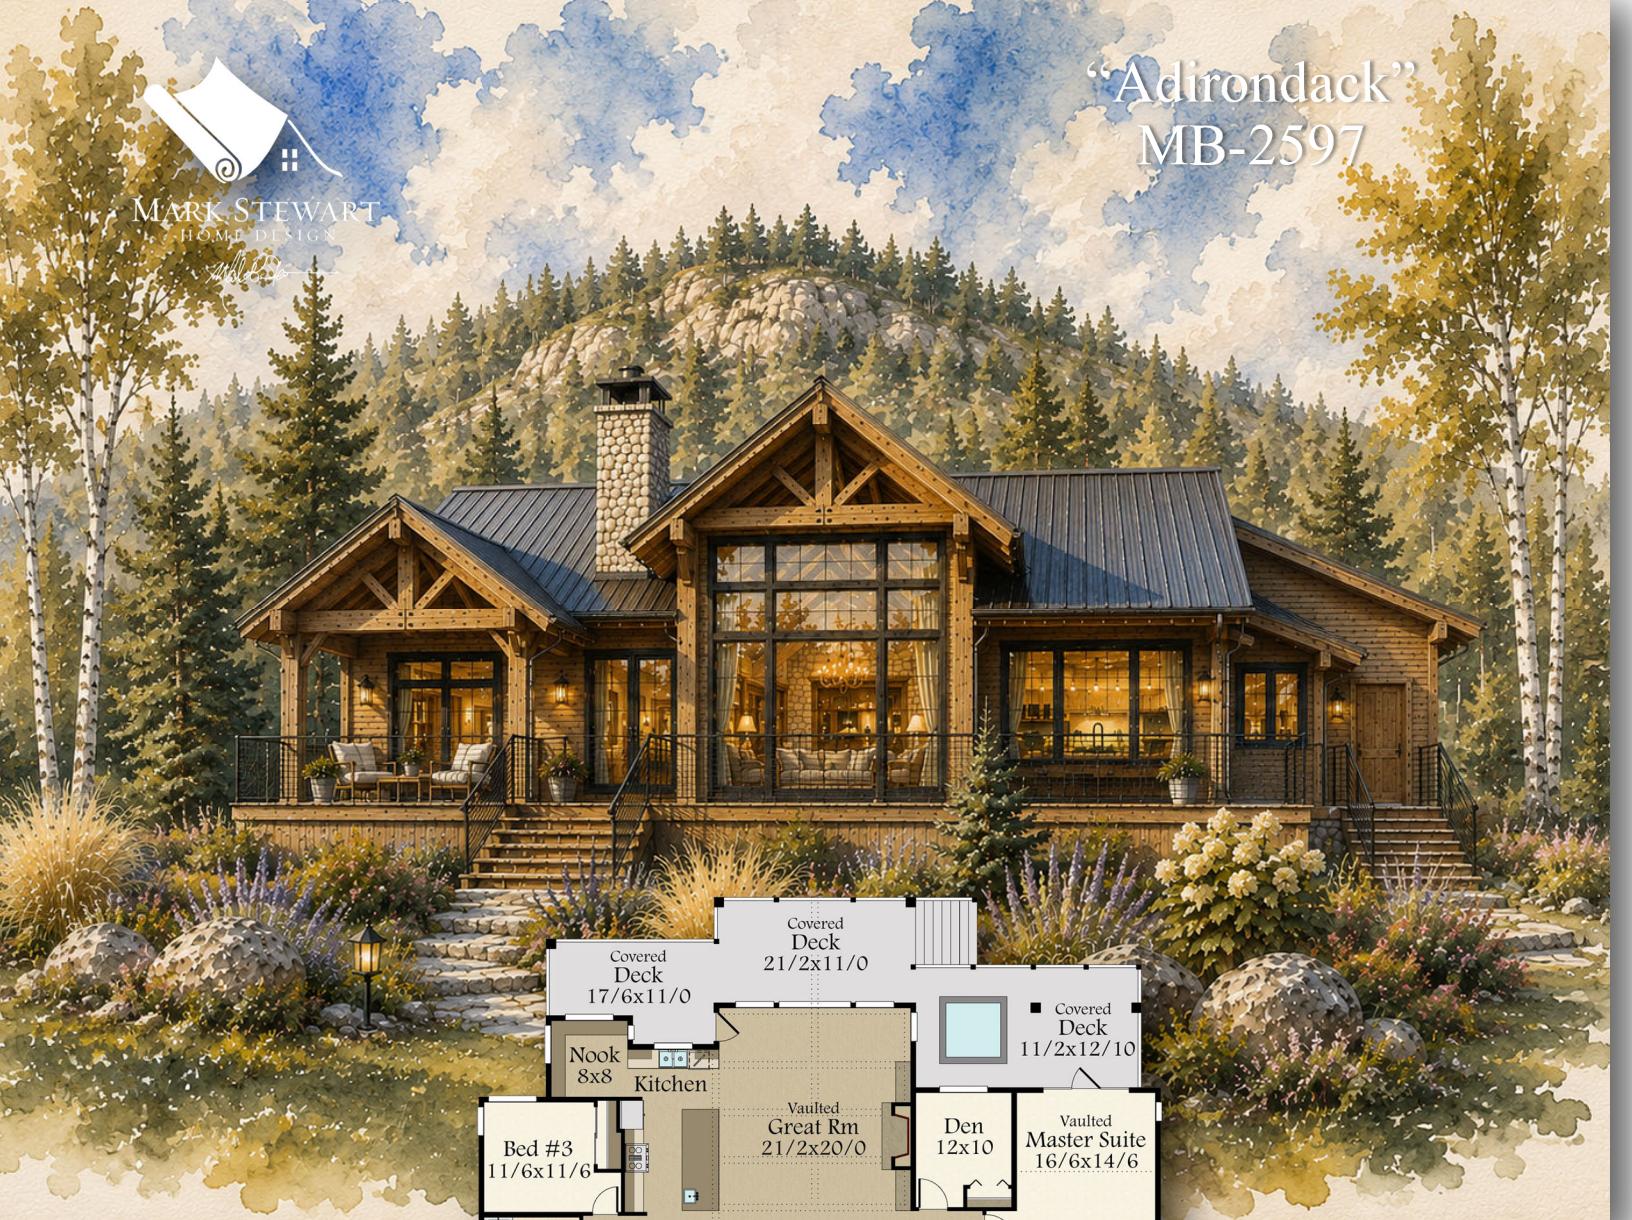

# "Adirondack" MB-2597

Main Floor	2,597 sq. ft.
<b>Total</b>	<b>2,597 Sq. ft.</b>
<b>86/10 W x 109/3 D</b>	

# “Adirondack” MB-2597

Main Floor	2,597 sq. ft.
<b>Total</b>	<b>2,597 Sq. ft.</b>
<b>86/10 W x 109/3 D</b>	