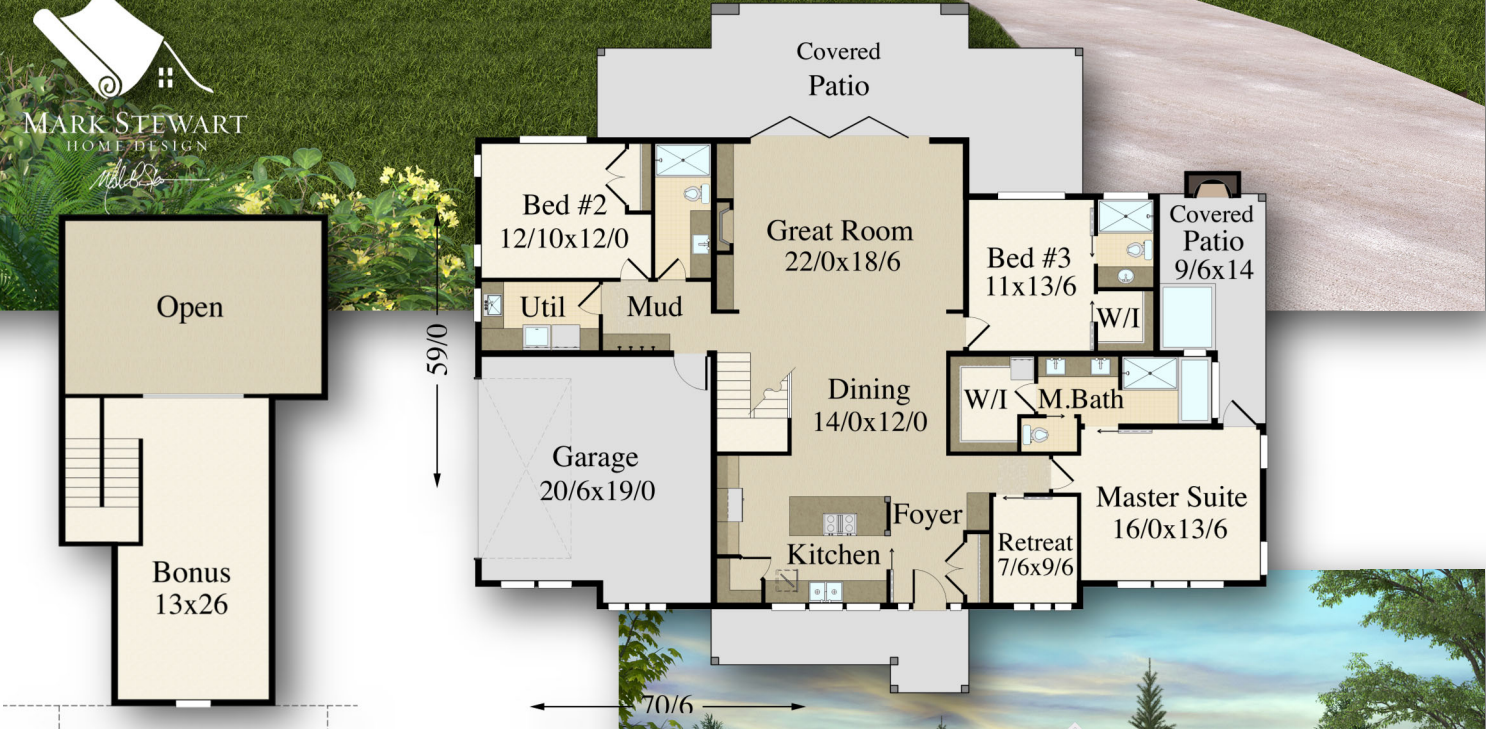

"Malibu Cuthbert" MF-2515

Main Floor	2162 sq. ft.
Upper Floor	353 sq. ft.
Total	2515 sq. ft.
70/6-Width	61/6 Depth

"Malibu Cuthbert" MF-2515

Main Floor	2162 sq. ft.
Upper Floor	353 sq. ft.
Total	2515 sq. ft.
70'6"-Width	61'6" Depth

“Malibu Cuthbert”
Mm-2515

Main Floor	2162 sq. ft.
Upper Floor	353 sq. ft.
Total	2515 sq. ft.
70/6-Width	61/6 Depth

"Malibu Cuthbert"

Mm-2515

Main Floor	2162 sq. ft.
Upper Floor	353 sq. ft.
Total	2515 sq. ft.
70'6"-Width	61'6" Depth