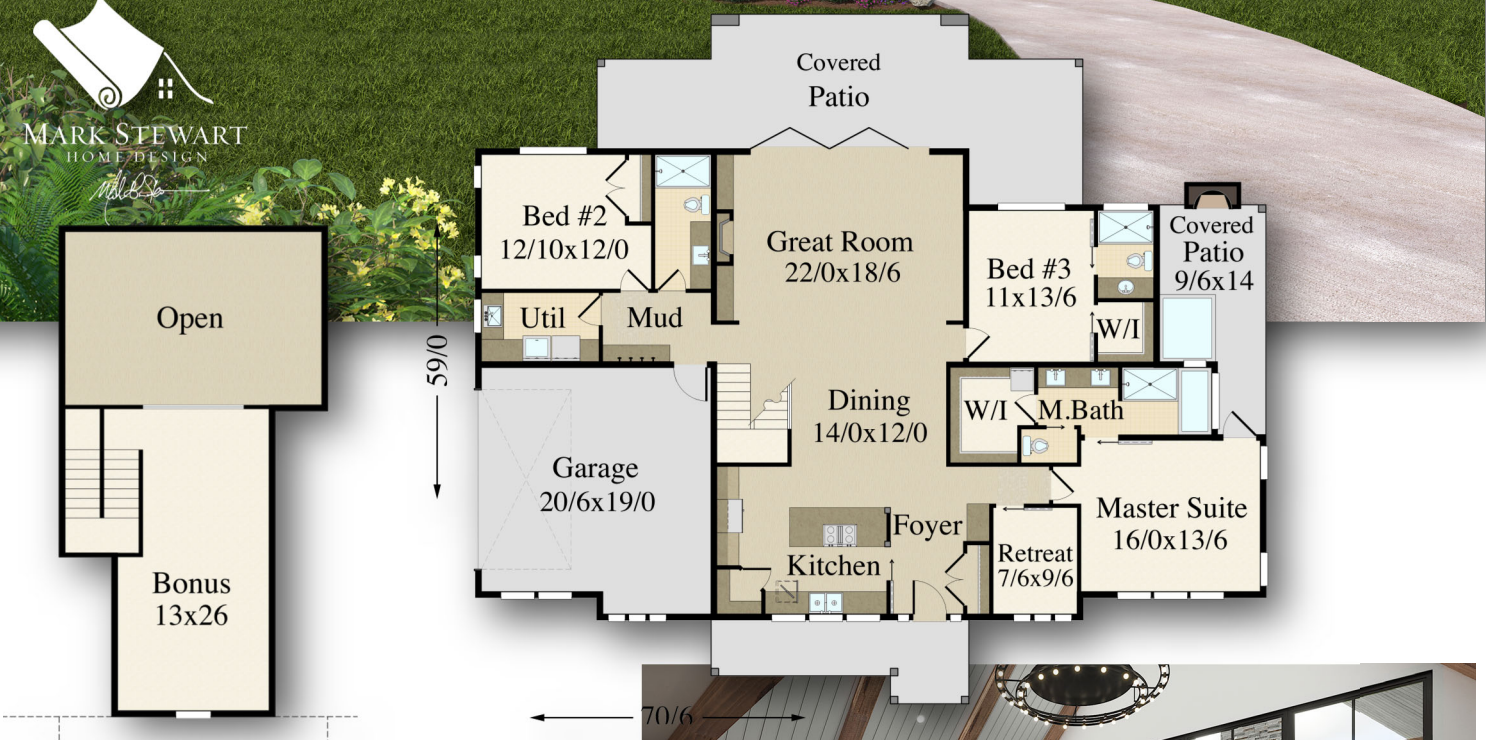

"Malibu Cuthbert" MF-2515

Main Floor	2162 sq. ft.
Upper Floor	353 sq. ft.
Total	2515 sq. ft.
70/6-Width	61/6 Depth

"Malibu Cuthbert" MF-2515

Main Floor	2162 sq. ft.
Upper Floor	353 sq. ft.
Total	2515 sq. ft.
70'6"-Width	61'6" Depth

“Malibu Cuthbert”
Mm-2515

Main Floor	2162 sq. ft.
Upper Floor	353 sq. ft.
Total	2515 sq. ft.
70/6-Width	61/6 Depth

"Malibu Cuthbert"

Mm-2515

Main Floor	2162 sq. ft.
Upper Floor	353 sq. ft.
Total	2515 sq. ft.
70'6"-Width	61'6" Depth