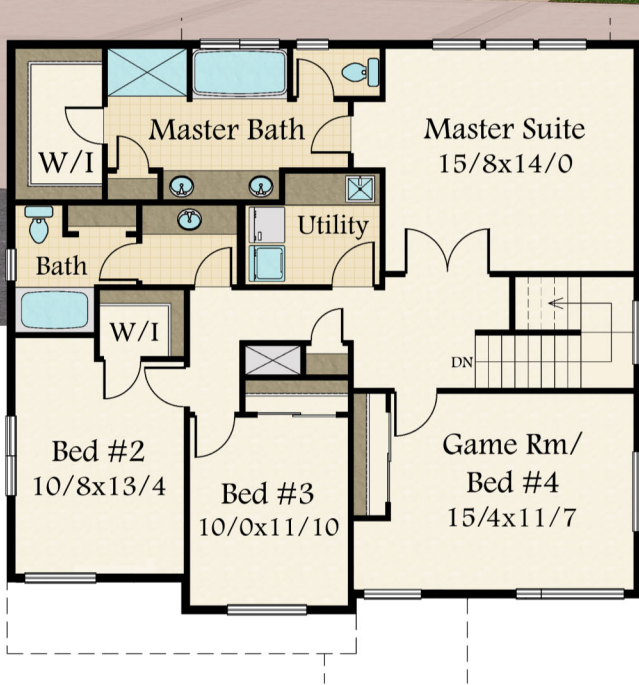

MARK STEWART
HOME DESIGN

Mark Stewart

"Swan"
MM-2402-H

Main Floor 1056 sq. ft.
Upper Floor 1346 sq. ft.

Total 2402 sq. ft.

Width Depth

40/0 48/0

Main Floor-1,056 Sq. Ft. 40/0
Upper Floor- 1,346 Sq. Ft.
TOTAL-2,402 Sq. Ft.