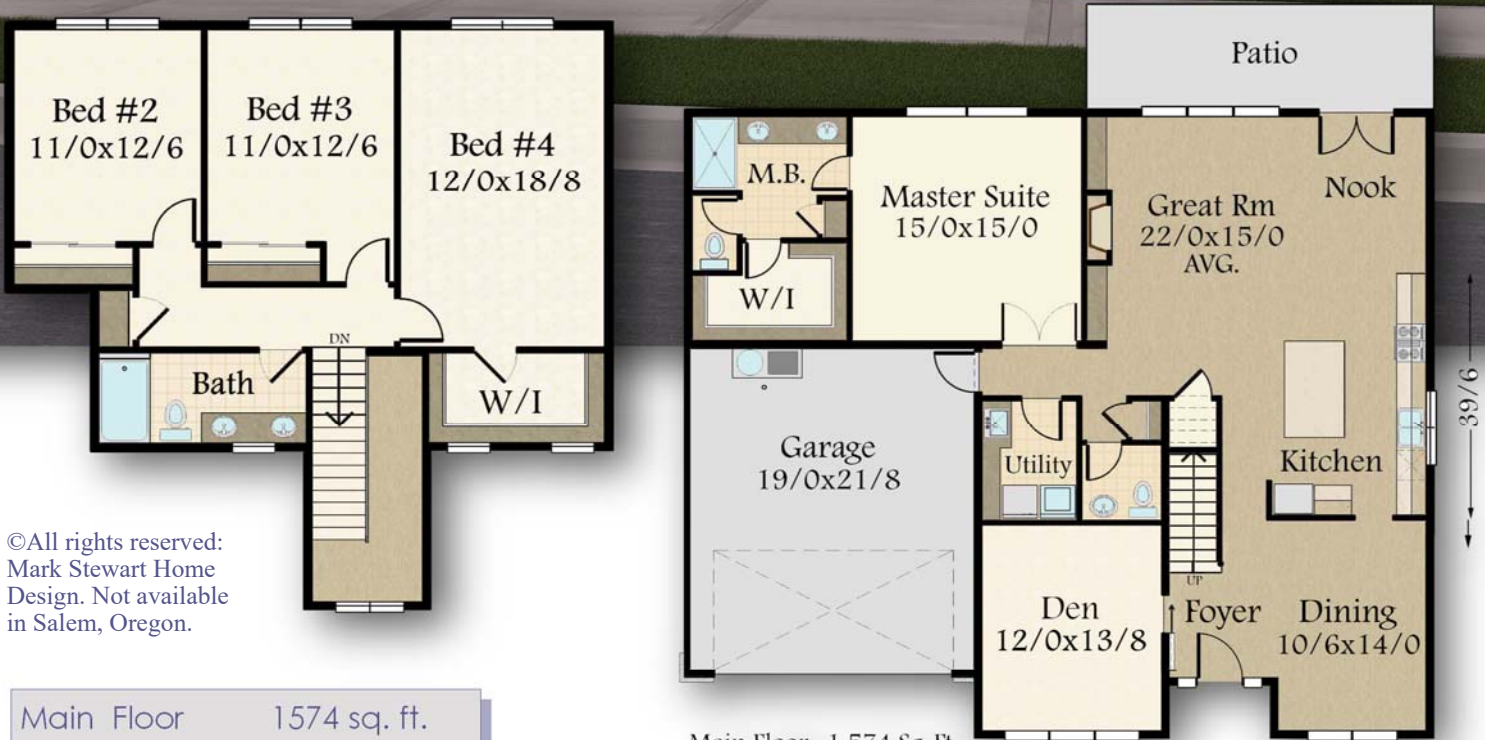

*"Joanna Red"*  
M-2328-WC-2

©All rights reserved:  
Mark Stewart Home  
Design. Not available  
in Salem, Oregon.

Main Floor	1574 sq. ft.
Upper Floor	817 sq. ft.
<b>Total</b>	<b>2,391 sq. ft.</b>
<b>Width</b>	<b>Depth</b>
50/0	39/6

Main Floor- 1,574 Sq. Ft.  
Upper Floor- 817 Sq. Ft.  
Total- 2,391 Sq. Ft.  
+ Garage- 425 Sq. Ft.