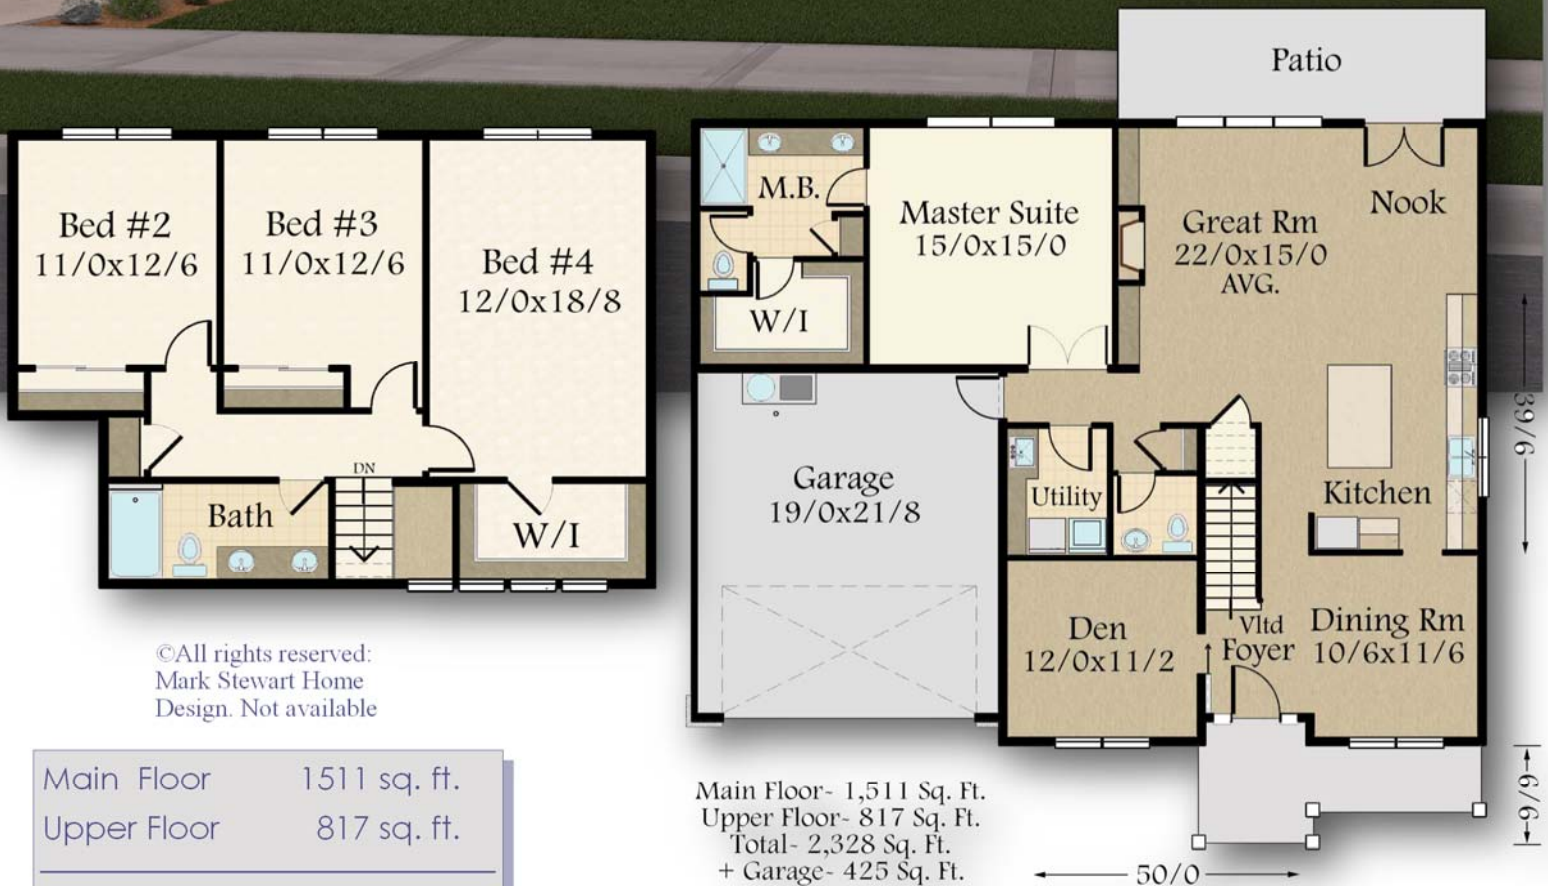

“La-Grande”  
M-2328-WC-1

©All rights reserved:  
Mark Stewart Home  
Design. Not available

Main Floor	1511 sq. ft.
Upper Floor	817 sq. ft.
<b>Total</b>	<b>2,328 sq. ft.</b>
<b>Width</b>	<b>Depth</b>
50/0	39/6