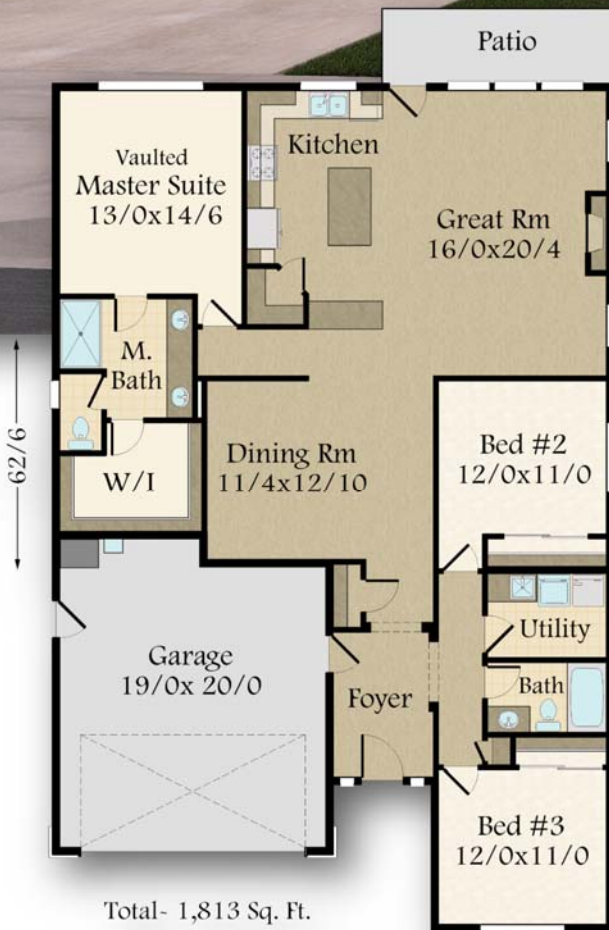

"Midwest Gray"
M-1813-WC-2-B

Total- 1,813 Sq. Ft.

©All rights reserved:
Mark Stewart Home
Design. Not available
in Salem, Oregon.

Main Floor	1,813sq. ft.
Total	1,813 sq. ft.
Width	Depth
40/0 x	62/6