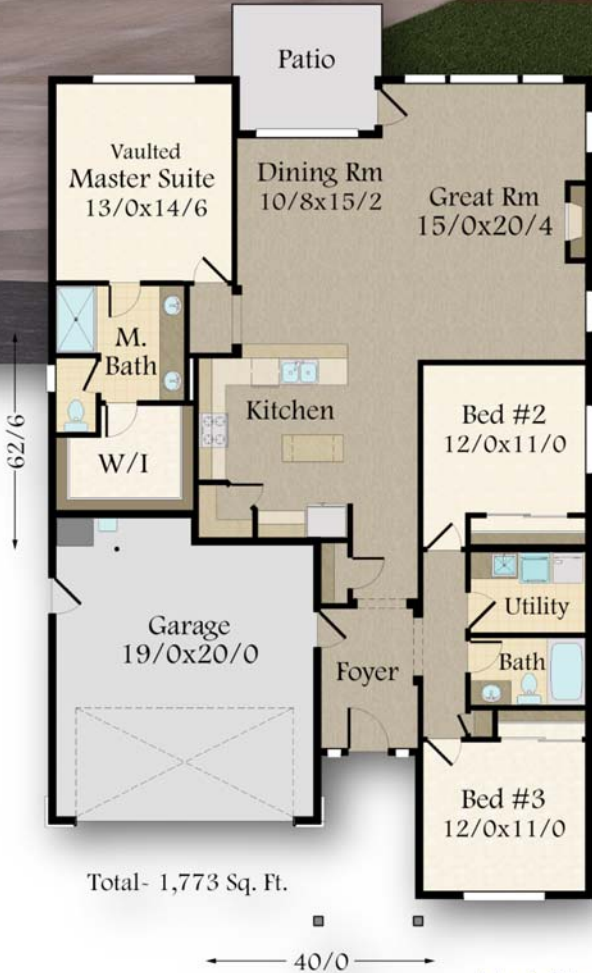

"Rosewood Blue"
M-1773-WC-1-A

©All rights reserved:
Mark Stewart Home
Design. Not available
in Salem, Oregon.

| | |
|--------------|----------------------|
| Main Floor | 1,773 sq. ft. |
| Total | 1,773 sq. ft. |
| Width | Depth |
| 40/0 x | 62/6 |