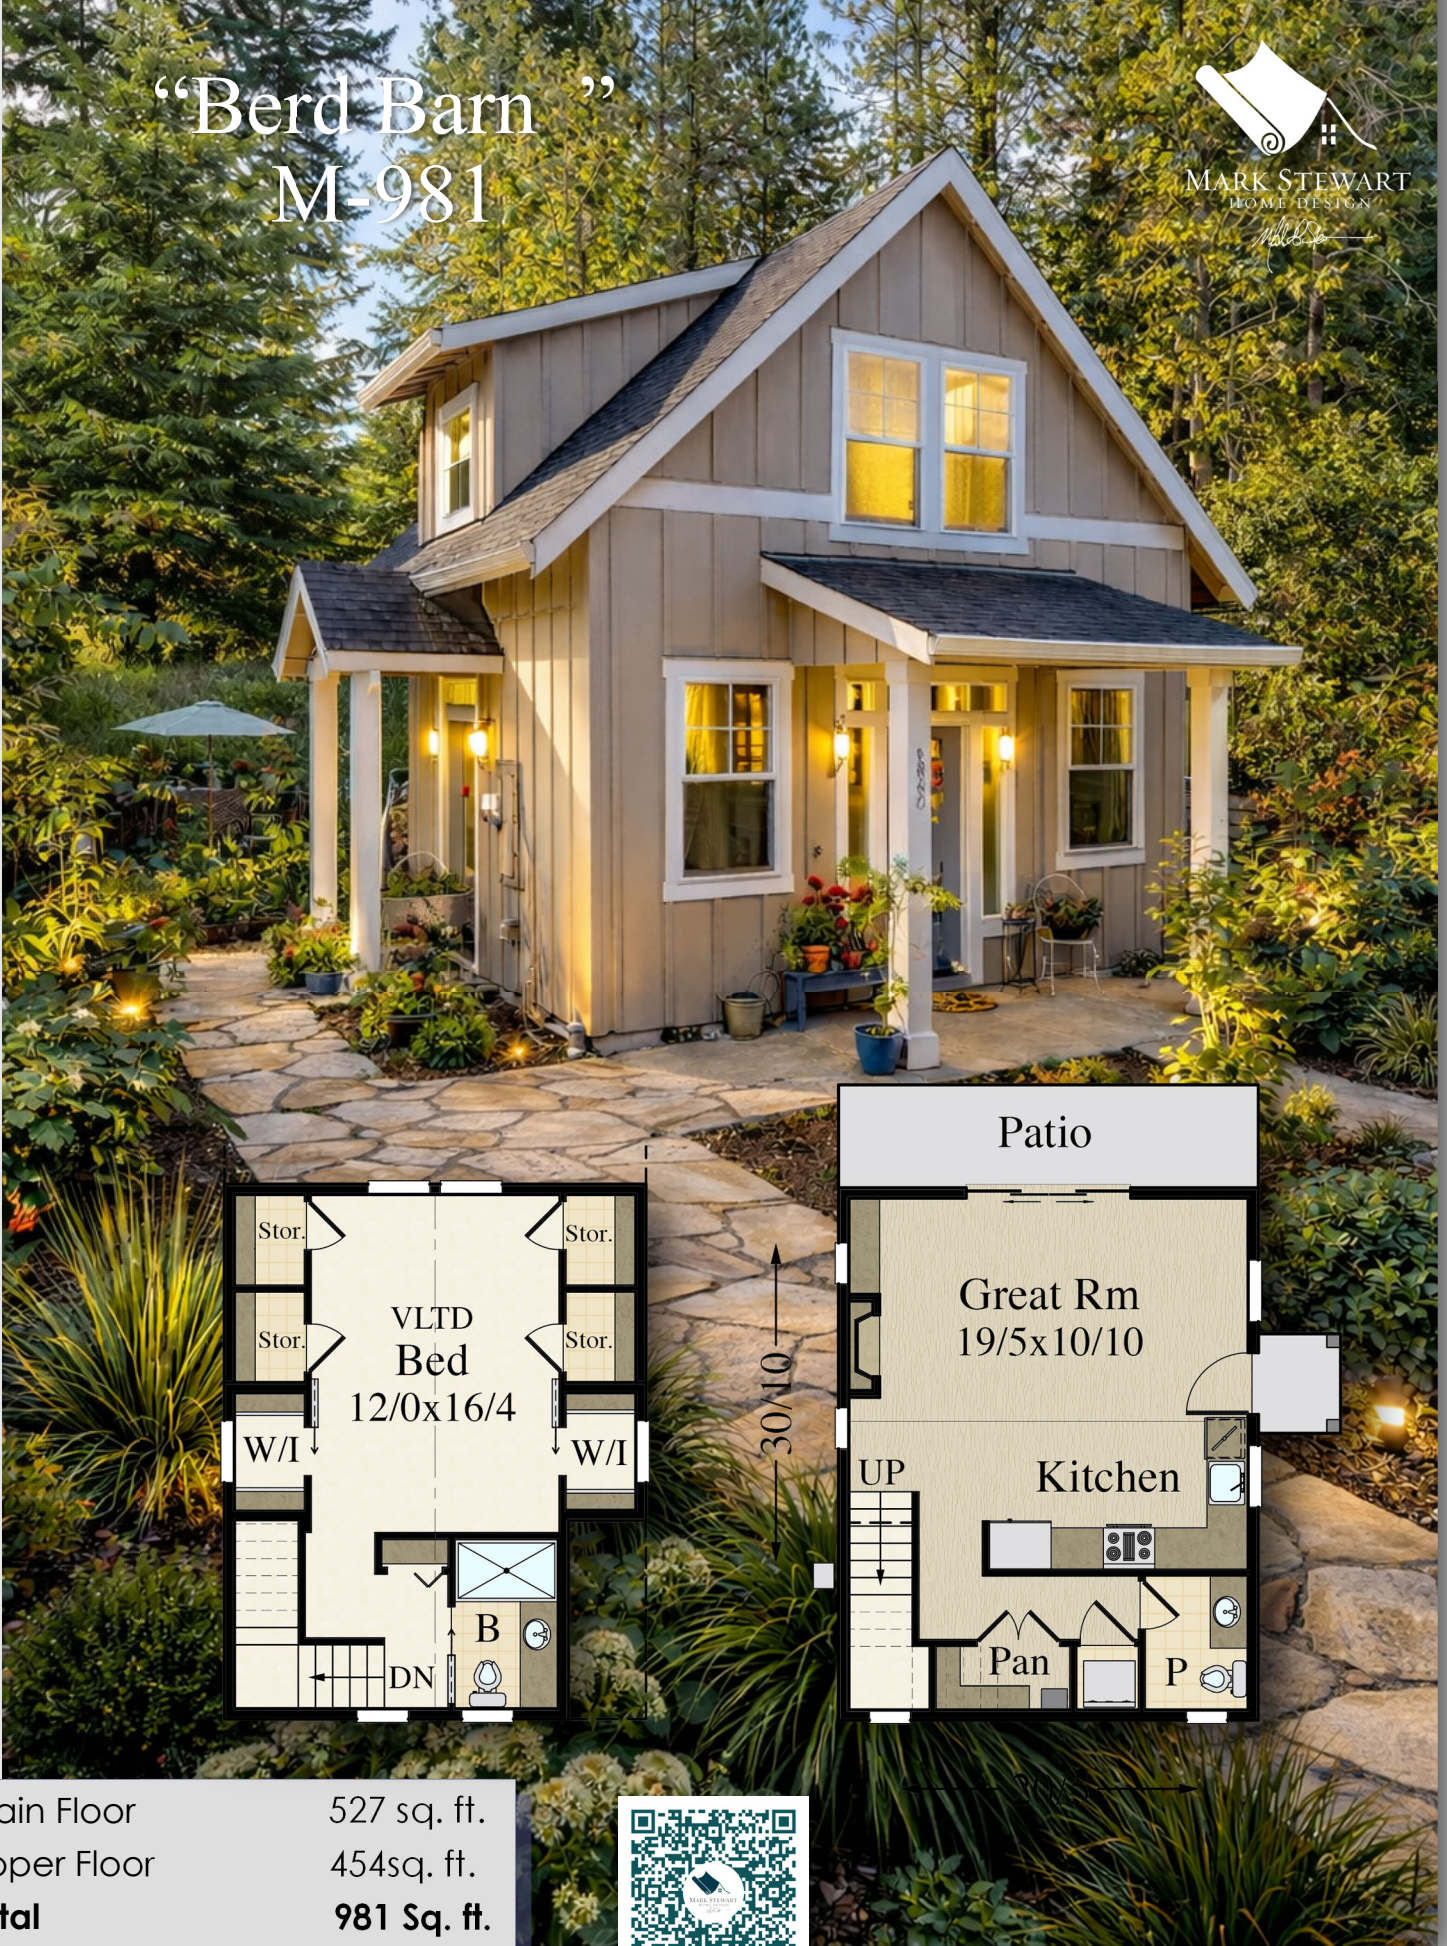

“Berd Barn ” M-981

Main Floor	527 sq. ft.
Upper Floor	454sq. ft.
Total	981 Sq. ft.
20/5 W x 30/10 D	