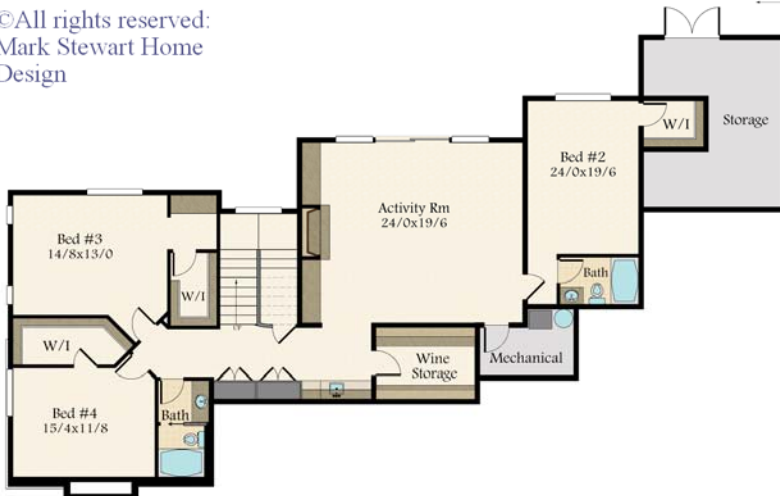

“Sky Lodge”
M-4581-SH

Main Floor- 2,778 Sq. Ft.
Lower Floor- 1,803 Sq. Ft.
Total- 4,581 Sq. Ft.
+Storage- 252 Sq. Ft.
+Garage- 653 Sq. Ft.

©All rights reserved:
Mark Stewart Home
Design

Main Floor	2778 sq. ft.
Lower Floor	1803 sq. ft.
Total	4581 sq. ft.
Width	Depth
91/0	55/0