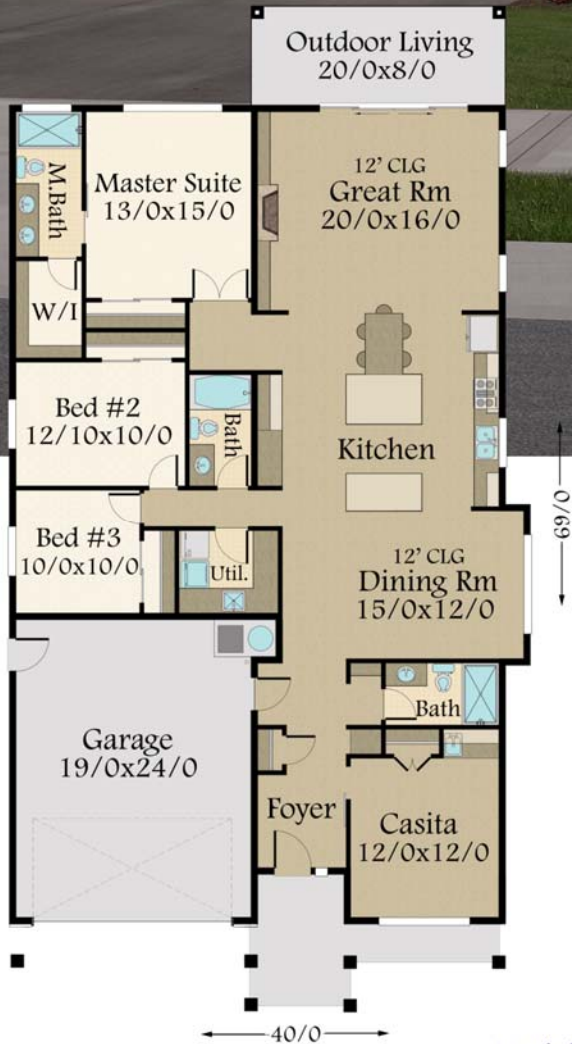

"Northwest
X-18-F

Main Floor	2152 sq. ft.
Total	2152 sq. ft.
Width	Depth
40/0	69/0