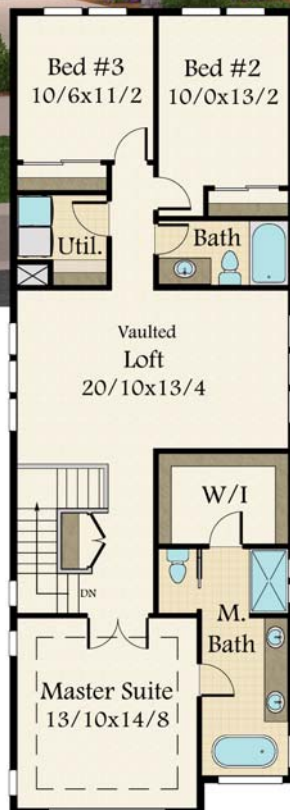

MARK STEWART
HOME DESIGN

Mark Stewart

M-2035-VB"
Spark

Main Floor	740 sq. ft.
Upper Floor	1295 sq. ft.
Total	2035 sq. ft.
Width	Depth
21/10	62/0