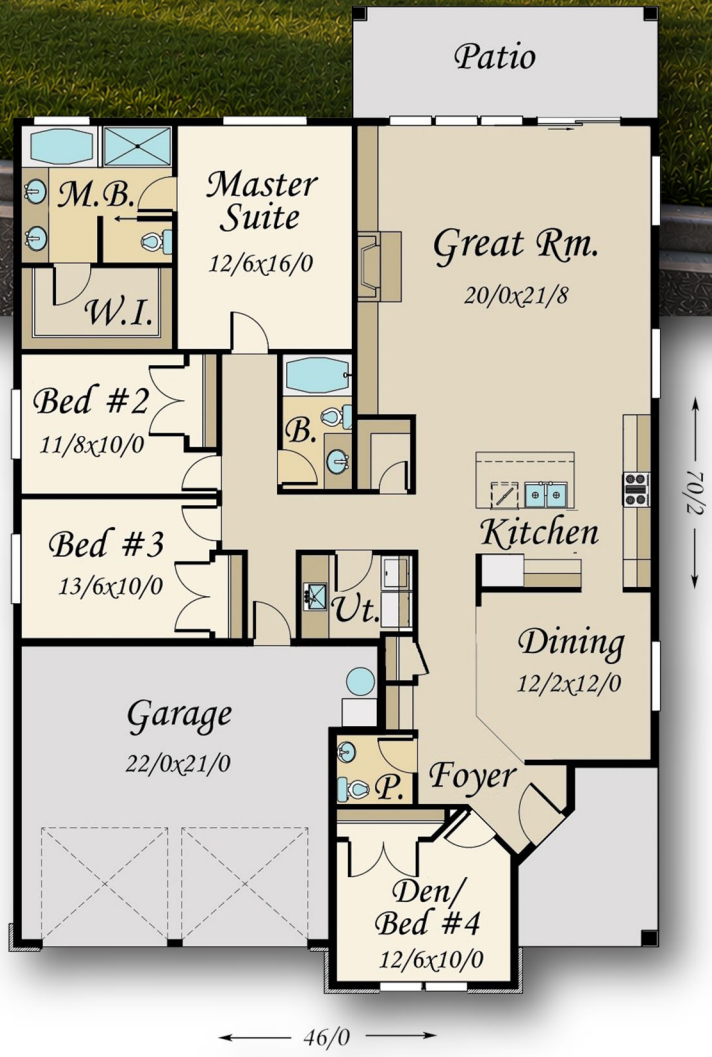

# "Garden Flat"

M-2149-SH

Main Floor 2,149 sq. ft.

Total 2,149 sq. ft.

46/0 Width x 70/2 Depth

*"Garden Flat"*  
M-2149-SH

Main Floor	2,149	sq. ft.
<b>Total</b>	<b>2,149</b>	<b>sq. ft.</b>
<b>46/0 Width</b>	<b>x</b>	<b>70/2 Depth</b>