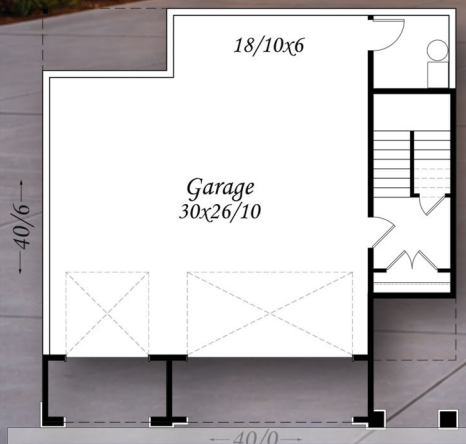

# “Indigo” M-2656-DBV

Lower Floor	171 sq. ft.
Main Floor	1,315 sq. ft.
Upper Floor	1,170 sq. ft.
<b>Total</b>	<b>2,656 Sq. ft.</b>
<b>40/0 W x 40/6 D</b>	

Lower = 171  
Main = 1,315  
Upper = 1,170  
Total = 2,656 Sq. Ft.  
Garage = 1,069

# “Indigo” M-2656-DBV

Lower = 1,069  
 Main = 1,315  
 Upper = 1,170  
 Total = 2,656 Sq. Ft.  
 Garage = 1,069

Lower Floor	171 sq. ft.
Main Floor	1,315 sq. ft.
Upper Floor	1,170 sq. ft.
<b>Total</b>	<b>2,656 Sq. ft.</b>
<b>40/0 W x 40/6 D</b>	