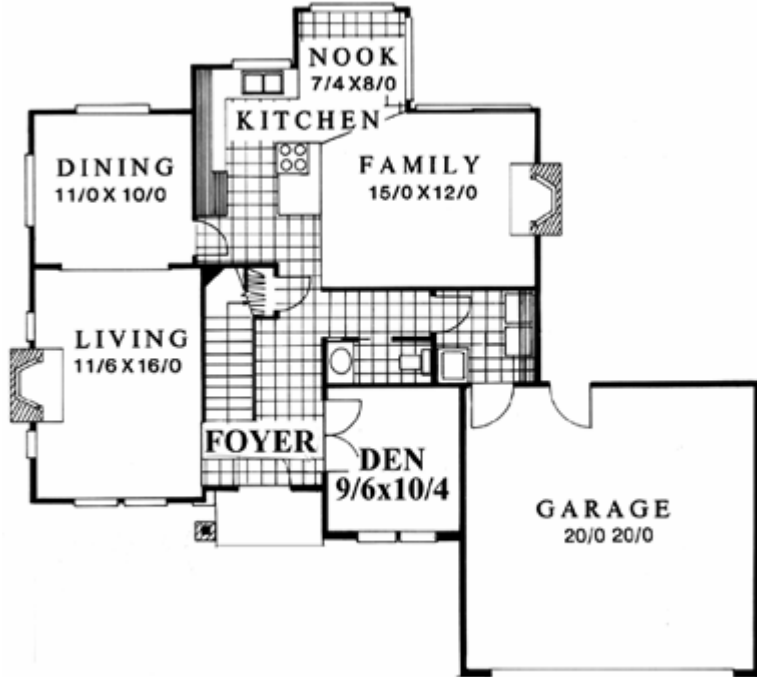

Plan
MSAP-1848

Plan
MSAP-1848
51/0 wide x 47/0 deep
1,848 sq. ft.

"With three bedrooms and a den in under 1850 sq. feet this design offers large home spaces intelligently arranged in a compact floor plan. The roofline is simple yet elegant and large looking. Also notice the charming front porch area off the den."