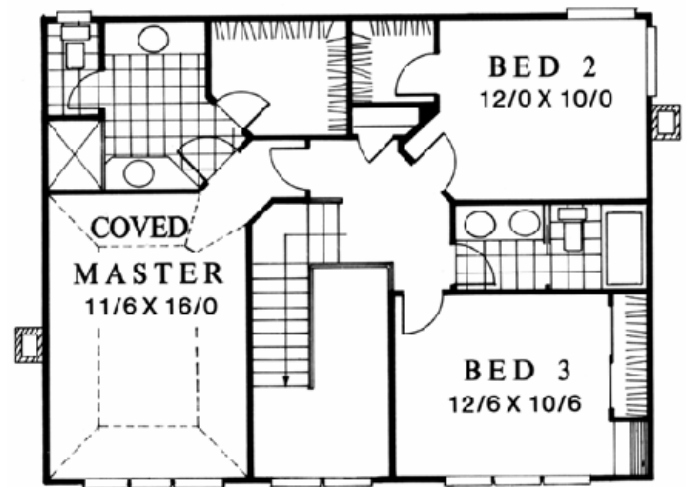

Plan
MSAP-1848

Plan
MSAP-1848
51/0 wide x 47/0 deep
1,848 sq. ft.

"With three bedrooms and a den in under 1850 sq. feet this design offers large home spaces intelligently arranged in a compact floor plan. The roofline is simple yet elegant and large looking. Also notice the charming front porch area off the den."