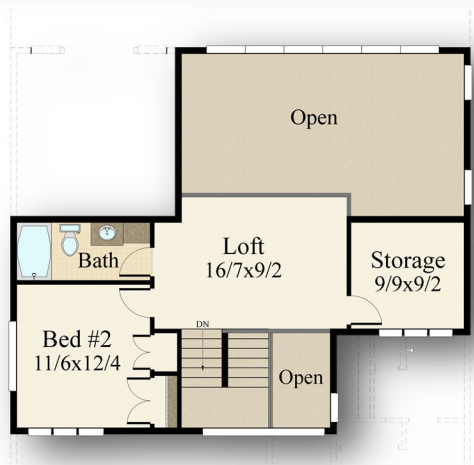

"Perfecta Nest"
MM-2008

Main Floor	1468 sq. ft
Upper Floor	550 sq. ft
Total	2,018 sq. ft.
39/6 W	x 66/10 D

 MARK STEWART
 HOME DESIGN

“Perfecta Nest”
MM-2008

Main Floor	1468 sq. ft
Upper Floor	550 sq. ft
Total	2,018 sq. ft.
39/6 W	x 66/10 D